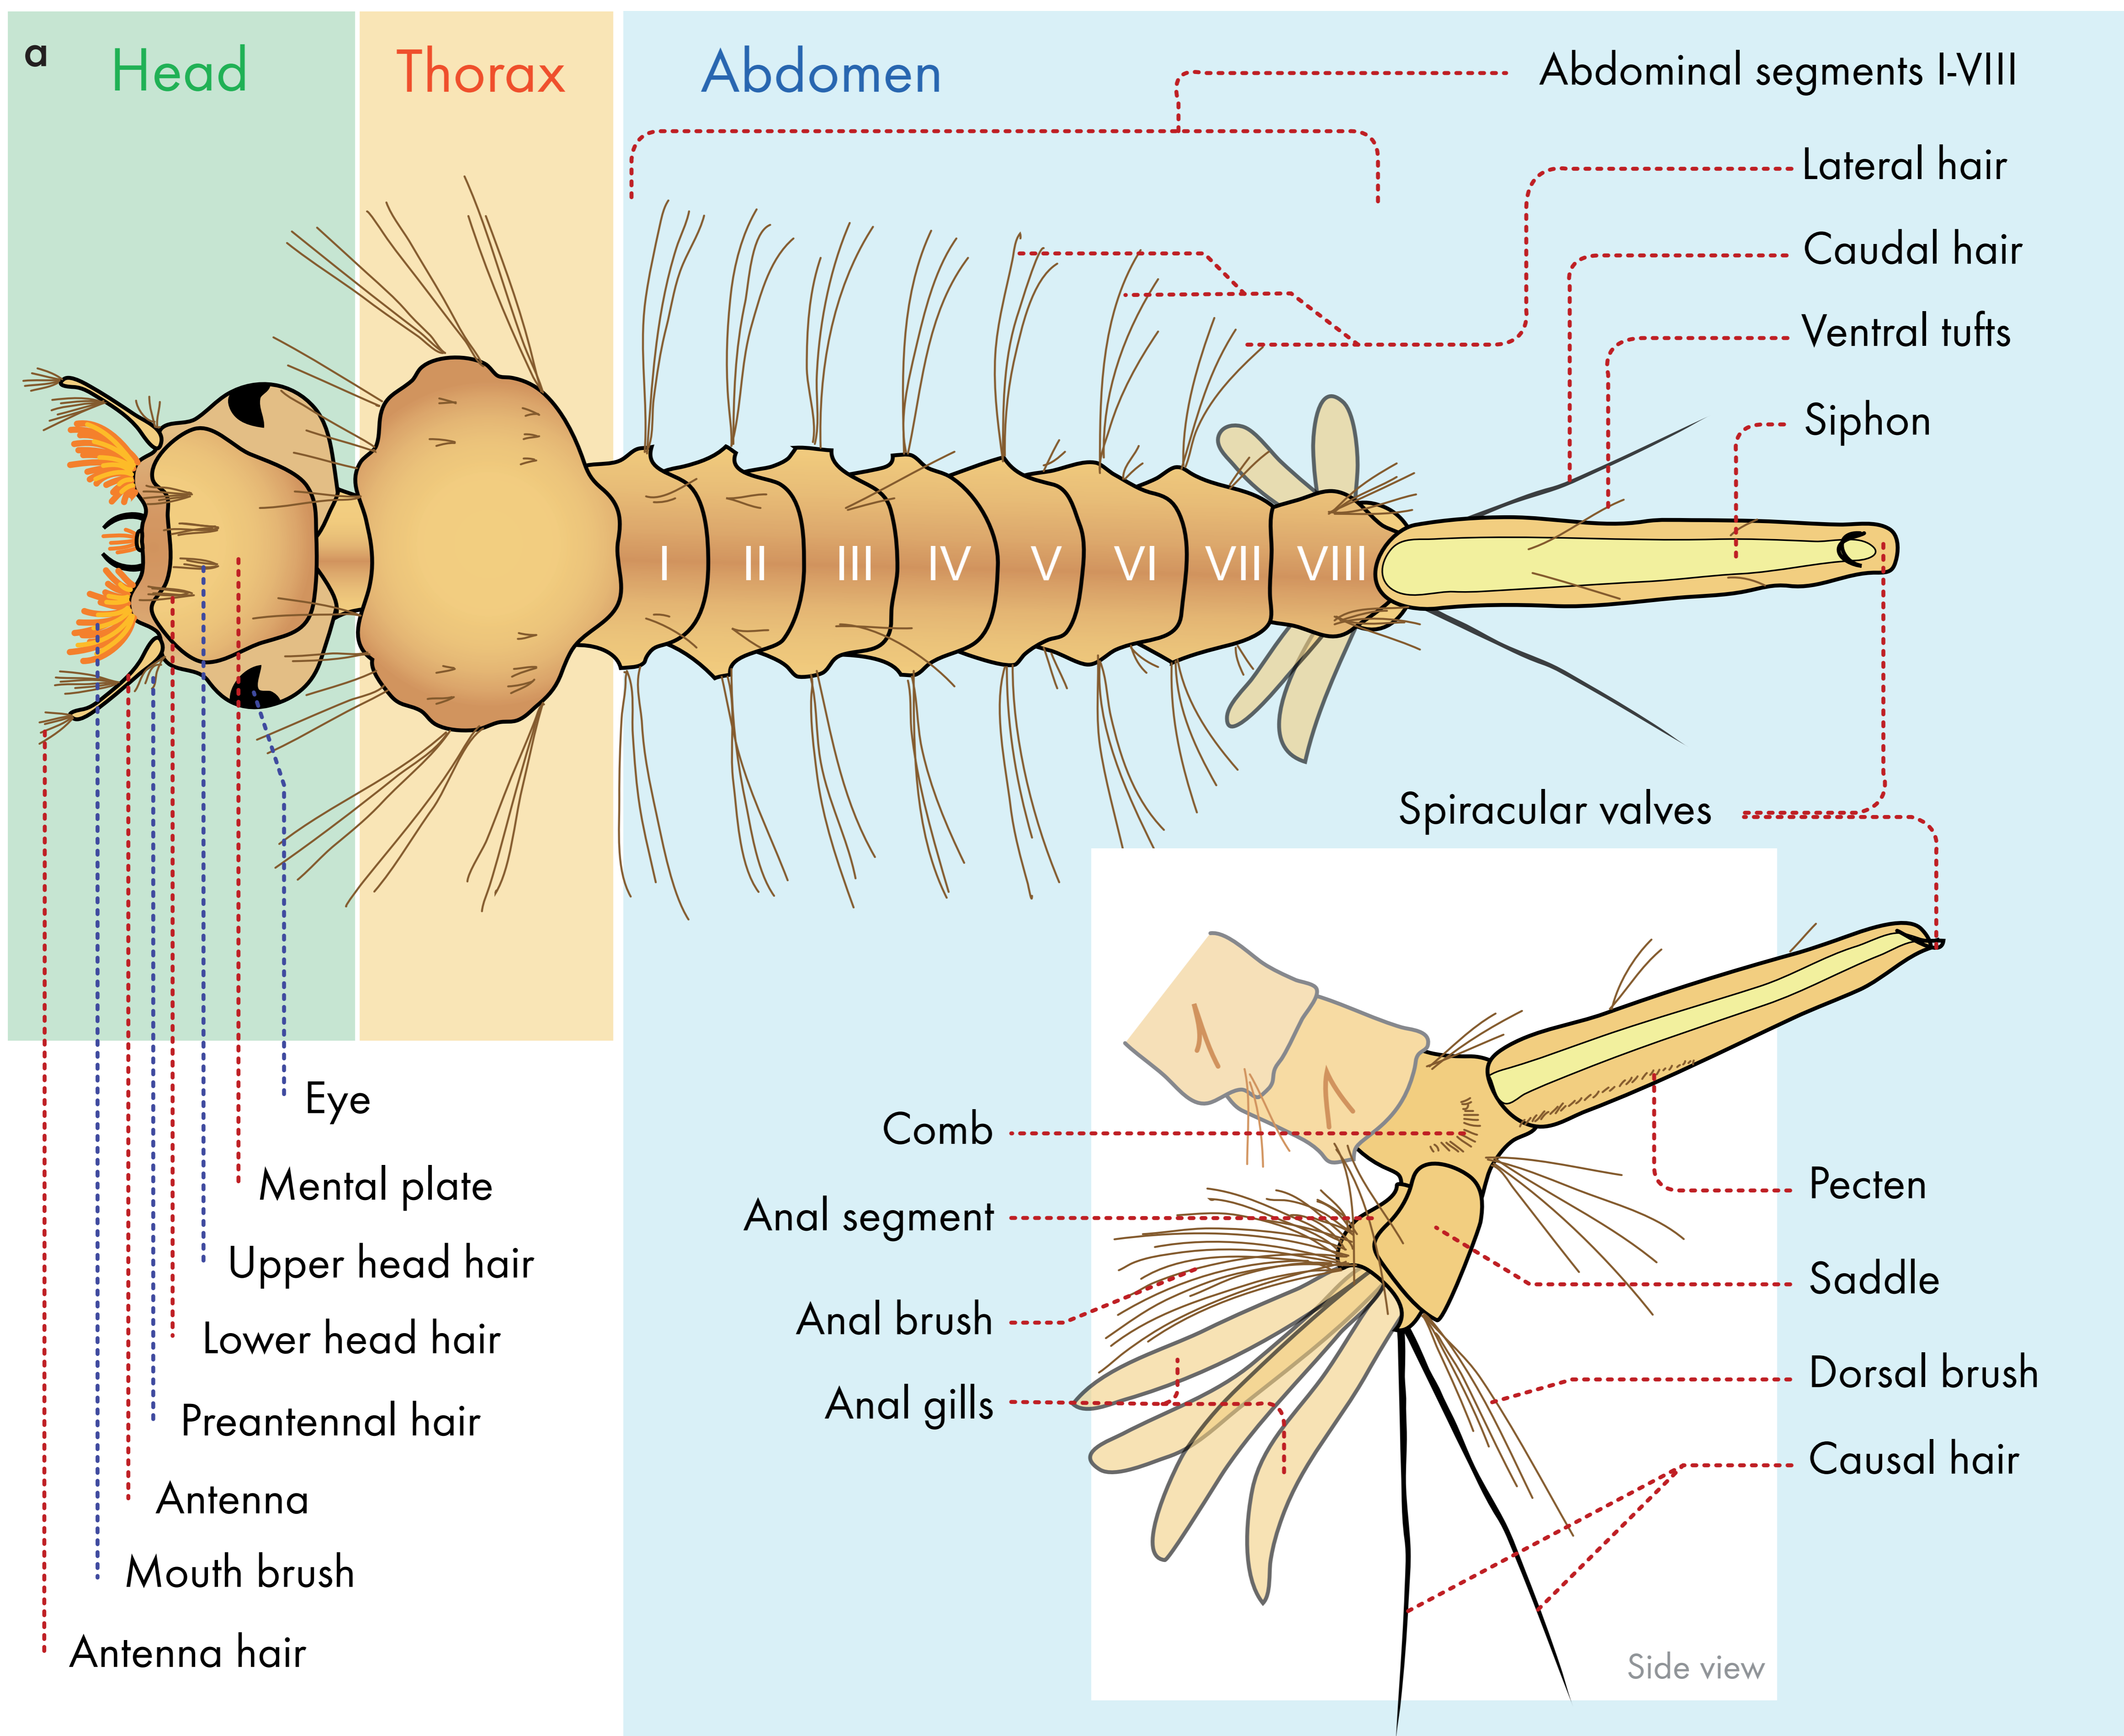

Anatomy of a mosquito larva

Culex restuans

Citation: Ries, C. & F. Schaffner, 2019. Anatomy of mosquito larva: *Culex restuans* THEOBALD, 1901. Poster for the 12th edition of the Science Festival from 7-10 November 2019. Luxembourg: Musée national d'histoire naturelle (MNHNL), Direction de la santé (MS), Département de l'environnement (MECDD).